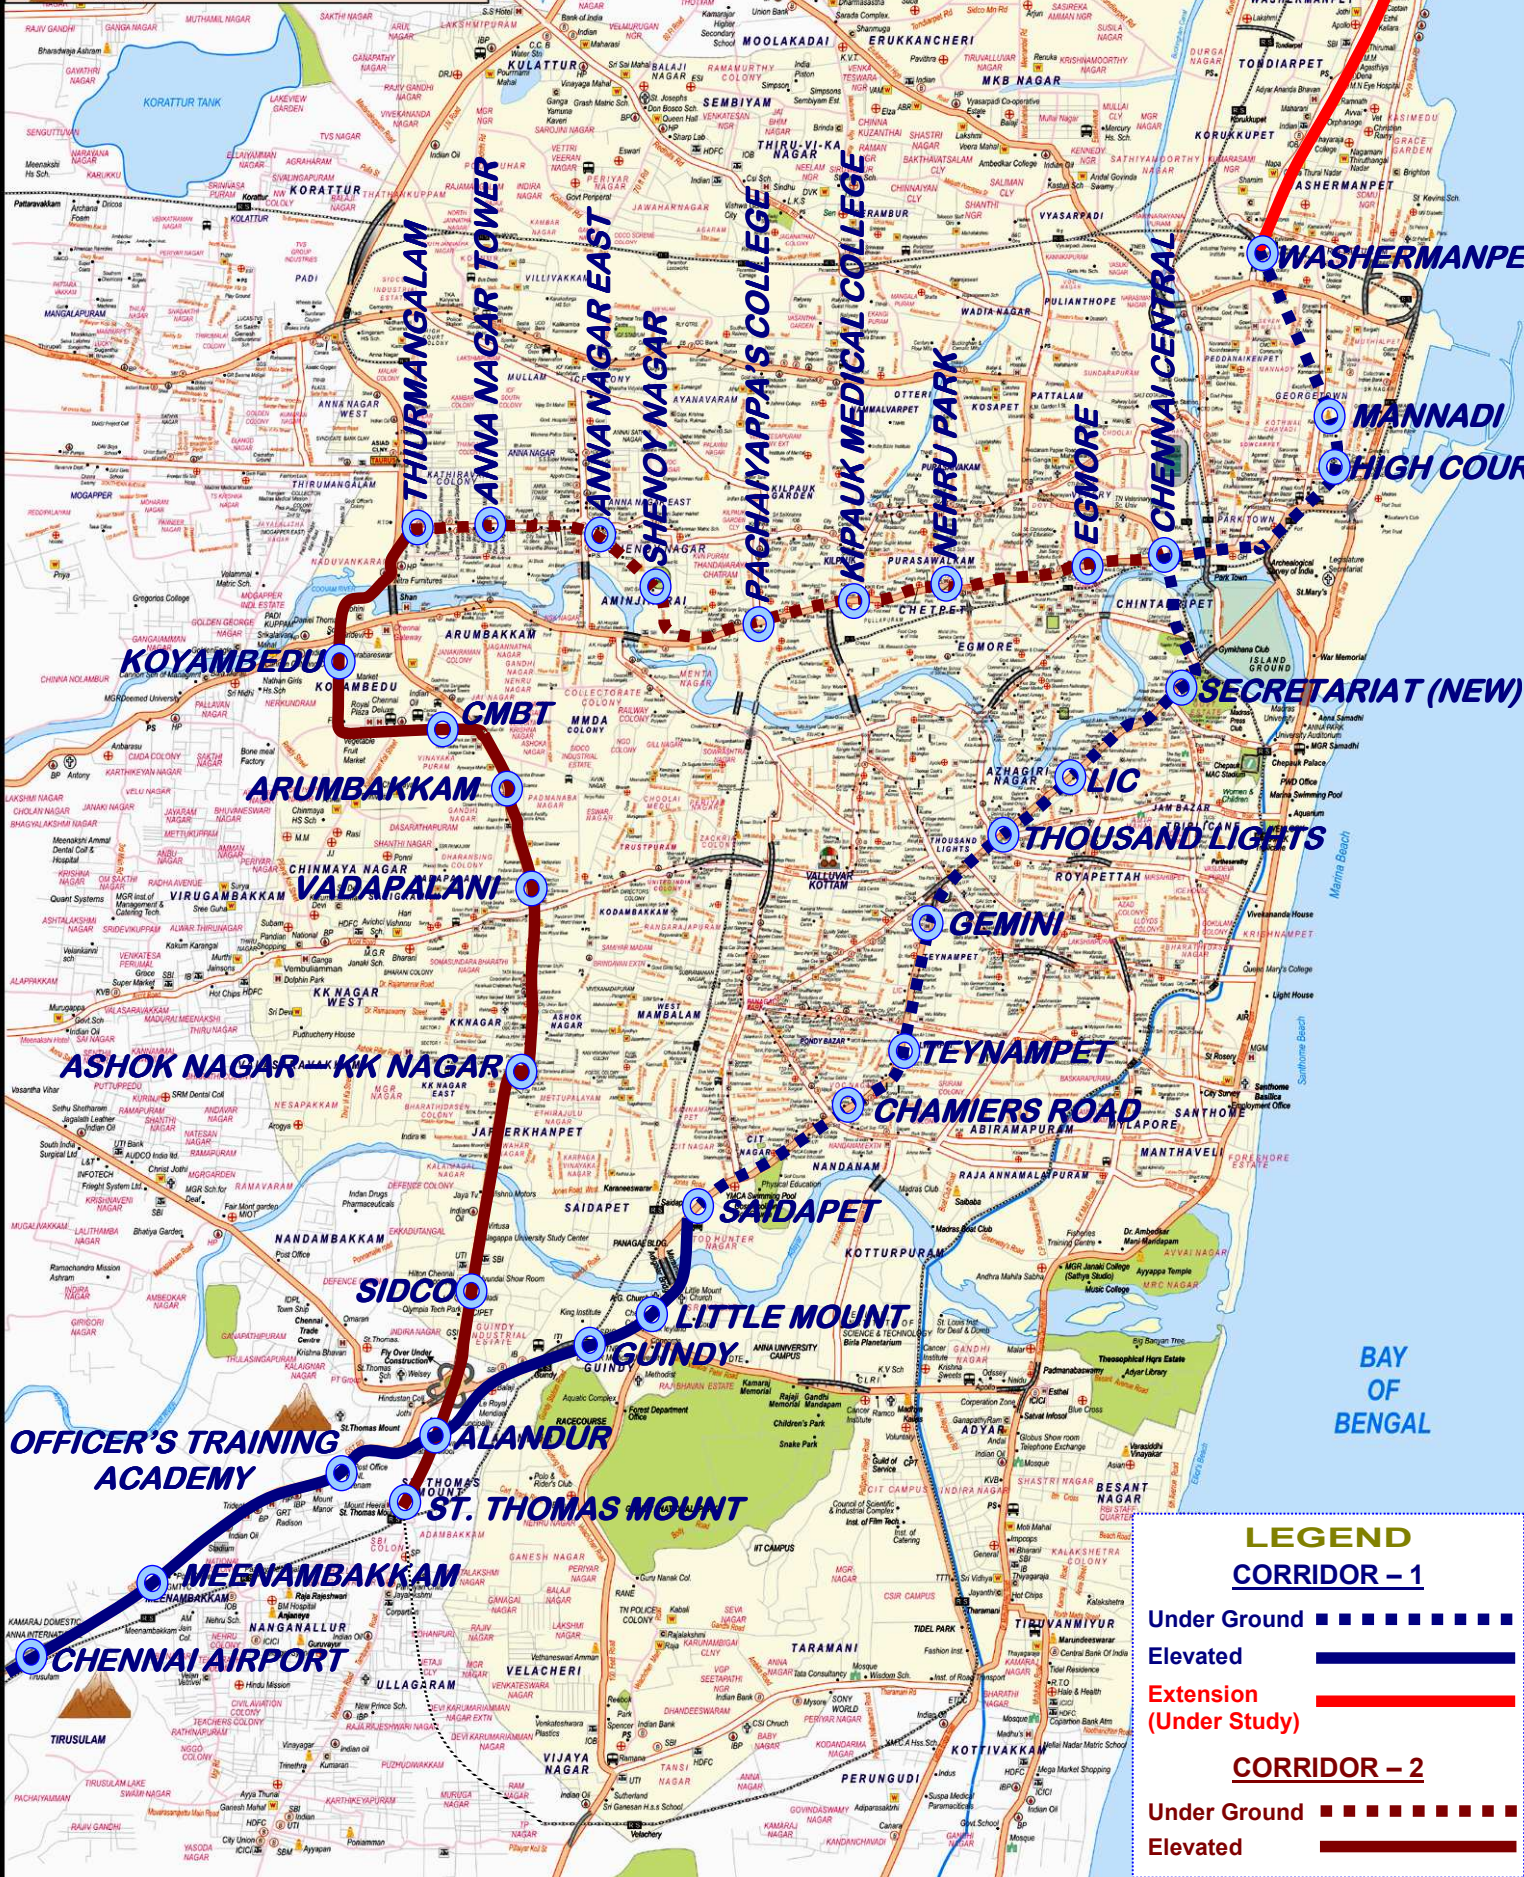

Chennai

Info maps™

LEGEND

	Area Name		Temple		Hospital
	Locality		Church		Halls
	Important Road		Mosque		Hotel/Restaurant
	Taluk Boundary		Consulates		Cinema
	Other Road		Bank		ATM
	Railway		Petrol Pump		Bus Terminus
	Park		Travels		Air Port
	Mountain				

CHENNAI METRO RAIL PROJECT PHASE - I

THIRUVOTTIYUR

LEGEND CORRIDOR - 1

	Under Ground
	Elevated
	Extension (Under Study)

CORRIDOR - 2

	Under Ground
	Elevated